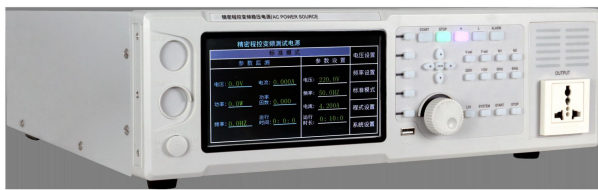

Web site: <http://www.myami.cn>

AC Power Supply Model List (Single phase input&Single phase output, Digital screen)

MY-60D03 350VA Destop	MY-60D05 500VA Destop	MY-60D10 1KVA Destop	MY-60D20 2KVA Destop	MY-60D30 3KVA Destop	MY-60D50 5KVA Cabinet	MY-60D100 10KVA Cabinet

AC Power Supply Model List (Three phase input&Single phase output, Digital screen)

MY-60TD150 15KVA Cabinet	MY-60TD200 20KVA Cabinet

AC Power Supply Model List (Single phase input&Single phase output, LCD screen)

MY-70D05 500VA Destop	MY-70D10 1KVA Destop	MY-70D20 2KVA Destop	MY-70D30 3KVA Destop	MY-70D50 5KVA Cabinet	MY-70D100 10KVA Cabinet

AC Power Supply Model List (Three phase input&Single phase output, LCD screen)

MY-70TD150 15KVA Cabinet	MY-70TD200 20KVA Cabinet	MY-70TD300 30KVA Cabinet	MY-70TD450 45KVA Cabinet	MY-70TD600 60KVA Cabinet	MY-70TD750 75KVA Cabinet	MY-70TD900 90KVA Cabinet	MY-70TD1000 100KVA Cabinet
MY-70TD1200 120KVA Cabinet	MY-70TD1500 150KVA Cabinet						

AC Power Supply Model List (Three phase input&Three phase output, LCD screen)

MY-70TT60 6KVA Cabinet	MY-70TT100 10KVA Cabinet	MY-70TT150 15KVA Cabinet	MY-70TT200 20KVA Cabinet	MY-70TT300 30KVA Cabinet	MY-70TT450 45KVA Cabinet	MY-70TT600 60KVA Cabinet	MY-70TT750 75KVA Cabinet
MY-70TT1000 100KVA Cabinet	MY-70TT1200 120KVA Cabinet	MY-70TT1500 150KVA Cabinet					

Prodcut picture

AC Power Supply (Destop, LCD screen)